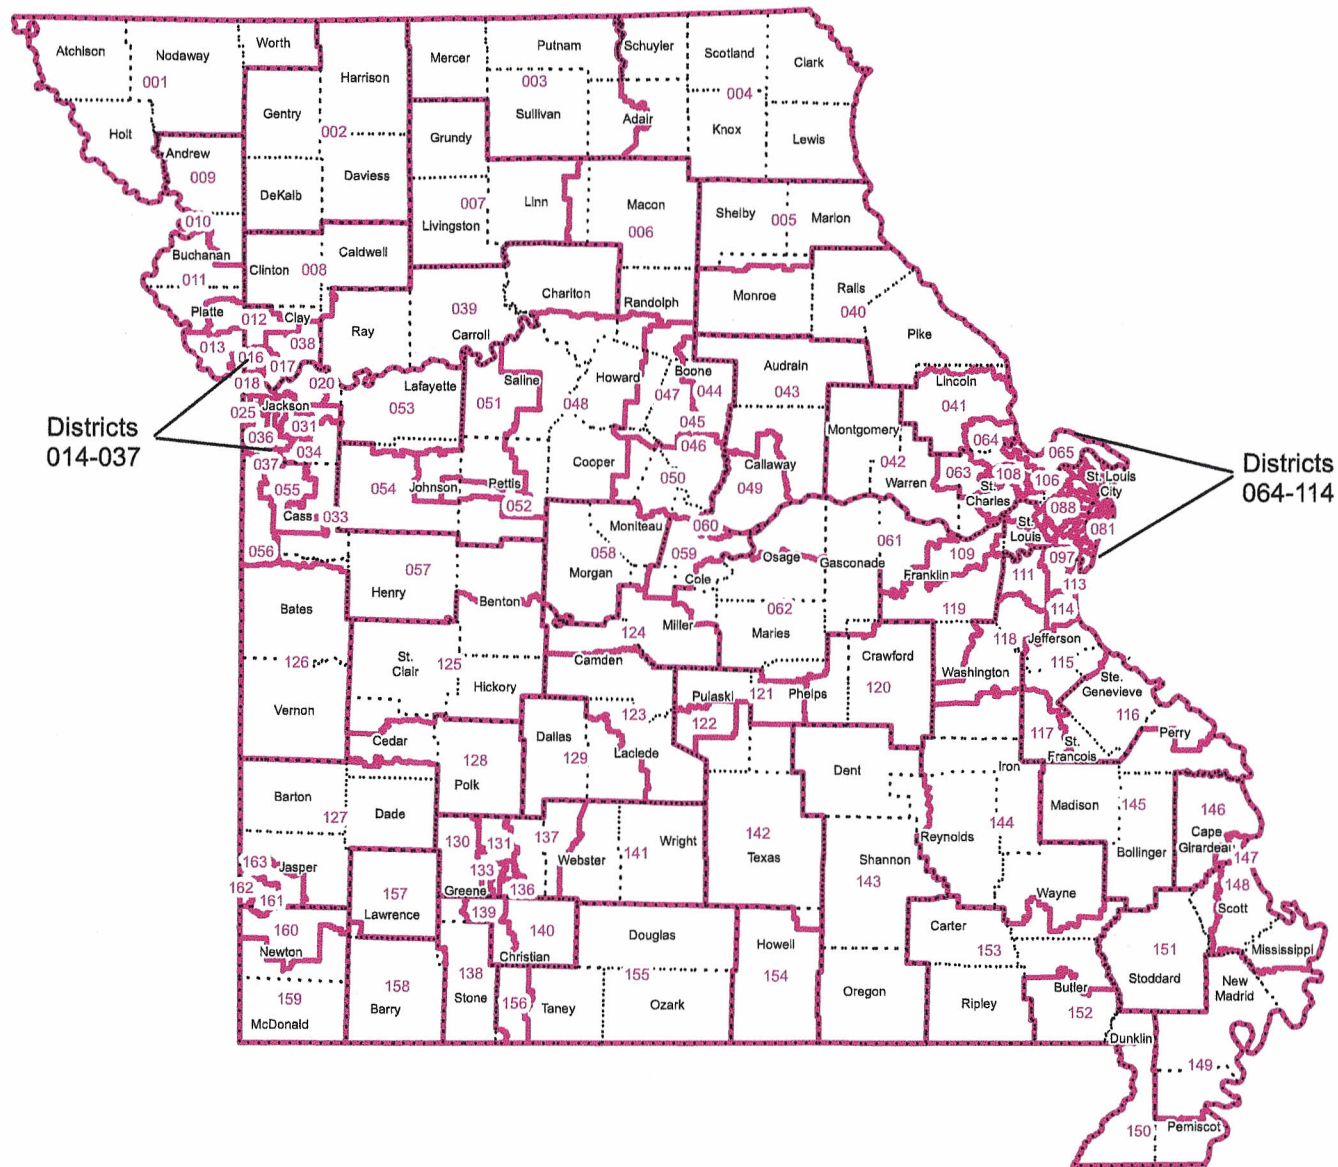

# House Apportionment Plan 2011

## Missouri Appellate Apportionment Commission

Districts  
014-037

Districts  
064-114

District Lines

Counties

Redistricting Office